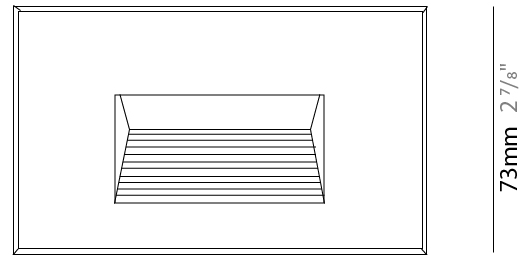

base number   Color   Finish
Temperature   Options

1. To build a product code in our configurator select the specify button on the base model # product page
2. To build a manual product code on this datasheet choose from the options listed below in blue font and add the suffix to the base model #

GENERAL

Series: New Green
Subseries: New Green XS
Brand: Side
Division: Exterior
Mounting Type: Recessed
Mounting Location: Wall
Subcategory: Step Light

PHYSICAL

Shape: Rectangle
Length (mm): 116
Length (in): 4 ⁹/₁₆
Width (mm): 73
Width (in): 2 ⁷/₈
Depth (mm): 65
Depth (in): 2 ⁵/₁₆
Light Distribution: Asymmetric
Weight (kg): 0.4
Weight (lbs): 0.88
Diffuser: Clear tempered glass
Gasket: Silicon rubber
Fixture Finish: WHI / BLK / GRY
Fixture Material: Aluminum Die Cast

ELECTRICAL

Lamp Type: LED (Zhaga Standard)
Input Wattage (W): 2
Total Output Wattage (W): 1.05
Dimming: Non-Dimmable
Driver Included: No
Driver Location: Remote
Driver Type: Constant Current - Universal
Driver Class: Class 2
Input Voltage (V): 120 - 277
Constant Current (MA): 350
Upon Request: 0-10Vdc dimming / Phase dimming 120Vac

LED

Color Temperature (°K): 3000 / 4000
Max. Delivered Lumen (lm): 103.7 / 116.6
Nominal Lumen (lm): 240 / 270
CRI: >90 CRI
Lamp Life (hrs): 50000

OPTICAL

Optic°: Asymmetrical

RATINGS AND CERTIFICATIONS

Certified By: Certified for North American Standards
IP rating: IP65
IK Rating: IK07

PROJECT
TYPE
SPECIFIER
QUANTITY
DATE

2.2kg / 4.85 lbs