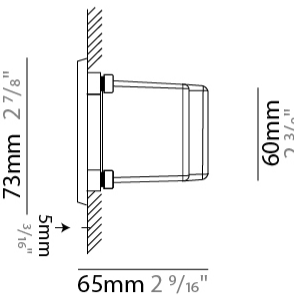

GENERAL

Series: New Green
Subseries: New Green L
Brand: Side
Division: Exterior
Mounting Type: Recessed
Mounting Location: Wall
Subcategory: Step Light

PHYSICAL

Shape: Rectangle
Length (mm): 342
Length (in): 13 7/16
Width (mm): 73
Width (in): 2 7/8
Depth (mm): 65
Depth (in): 2 3/16
Min. Recessing Depth (mm): 80
Min. Recessing Depth (in): 3 1/8
Light Distribution: Asymmetric
Weight (kg): 1.25
Weight (lbs): 2.76
Diffuser: Clear tempered glass
Gasket: Silicon rubber
Fixture Finish: WHI / BLK / GRY
Fixture Material: Aluminum Die Cast

ELECTRICAL

Lamp Type: LED (Zhaga Standard)
Input Wattage (W): 9.5
Total Output Wattage (W): 8.5
Dimming: Non-Dimming / Phase Dimming (120Vac only) / 0-10V Dimming
Driver Included: No
Driver Location: Remote
Driver Class: Class 2
Housing: See components
Input Voltage (V): 120 - 277
Constant Current (mA): 350
Upon Request: (Not included - see components [IP65 or higher enclosure to be supplied by others]) Remote: 0-10Vdc dimming / Integral: Phase dimming 120Vac

LED

Color Temperature (°K): 3000 / 4000
Max. Delivered Lumen (lm): 388.2 / 405.3
Nominal Lumen (lm): 910 / 950
CRI: >90 CRI
Lamp Life (hrs): 50000

OPTICAL

Optic°: Asymmetrical

RATINGS AND CERTIFICATIONS

Certified By: Certified for North American Standards
IP rating: IP65
IK Rating: IK07