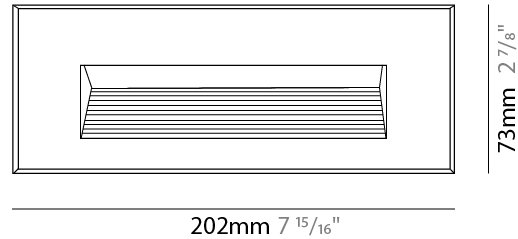

GENERAL

Series: New Green
Subseries: New Green M
Brand: Side
Division: Exterior
Mounting Type: Recessed
Mounting Location: Wall
Subcategory: Step Light

PHYSICAL

Shape: Rectangle
Length (mm): 202
Length (in): 7 ¹⁵/₁₆
Width (mm): 73
Width (in): 2 ⁷/₈
Height (mm): 65
Height (in): 2 ⁹/₁₆
Min. Recessing Depth (mm): 70
Min. Recessing Depth (in): 2 ³/₄
Light Distribution: Asymmetric
Weight (kg): 0.8
Weight (lbs): 1.76
Diffuser: Clear tempered glass
Gasket: Silicone rubber
Fixture Finish: WHI / BLK / GRY
Fixture Material: Aluminum Die Cast

ELECTRICAL

Lamp Type: LED (Zhaga Standard)
Input Wattage (W): 3.65
Total Output Wattage (W): 2.97
Dimming: Non-Dimmable
Driver Included: No
Driver Location: Remote
Driver Type: Constant Current - 120Vac
Driver Class: Class 2
Input Voltage (V): 120 - 277
Constant Current (MA): 350
Upon Request: 0-10Vdc dimming / Phase dimming 120Vac / Non-dimming 120/277Vac

LED

Color Temperature (°K): 3000 / 4000
Max. Delivered Lumen (lm): 195.7 / 204.4
Nominal Lumen (lm): 450 / 470
CRI: >90 CRI
Lamp Life (hrs): 50000

OPTICAL

Optic°: Asymmetrical

RATINGS AND CERTIFICATIONS

Certified By: Certified for North American Standards
IP rating: IP65
IK Rating: IK07

PROJECT
TYPE
SPECIFIER
QUANTITY
DATE