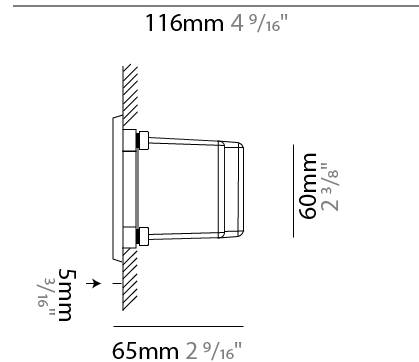

base number   Color   Finish
Temperature   Options

1. To build a product code in our configurator select the specify button on the base model # product page
2. To build a manual product code on this datasheet choose from the options listed below in blue font and add the suffix to the base model #

GENERAL

Series: New Green
Subseries: New Green XS
Brand: Side
Division: Exterior
Mounting Type: Recessed
Mounting Location: Wall
Subcategory: Step Light

PHYSICAL

Shape: Rectangle
Length (mm): 116
Length (in): 4 ⁹/₁₆
Width (mm): 73
Width (in): 2 ⁷/₈
Depth (mm): 65
Depth (in): 2 ⁵/₁₆
Light Distribution: Asymmetric
Weight (kg): 0.4
Weight (lbs): 0.88
Diffuser: Clear tempered glass
Gasket: Silicon rubber
Fixture Finish: WHI / BLK / GRY
Fixture Material: Aluminum Die Cast

ELECTRICAL

Lamp Type: LED (Zhaga Standard)
Input Wattage (W): 2
Total Output Wattage (W): 1.05
Dimming: Non-Dimmable
Driver Included: No
Driver Location: Remote
Driver Type: Constant Current - Universal
Driver Class: Class 2
Input Voltage (V): 120 - 277
Constant Current (MA): 350
Upon Request: 0-10Vdc dimming / Phase dimming 120Vac

LED

Color Temperature (°K): 3000 / 4000
Max. Delivered Lumen (lm): 103.7 / 116.6
Nominal Lumen (lm): 240 / 270
CRI: >90 CRI
Lamp Life (hrs): 50000

OPTICAL

Optic°: Asymmetrical

RATINGS AND CERTIFICATIONS

Certified By: Certified for North American Standards
IP rating: IP65
IK Rating: IK07

PROJECT
TYPE
SPECIFIER
QUANTITY
DATE

2.2kg / 4.85 lbs