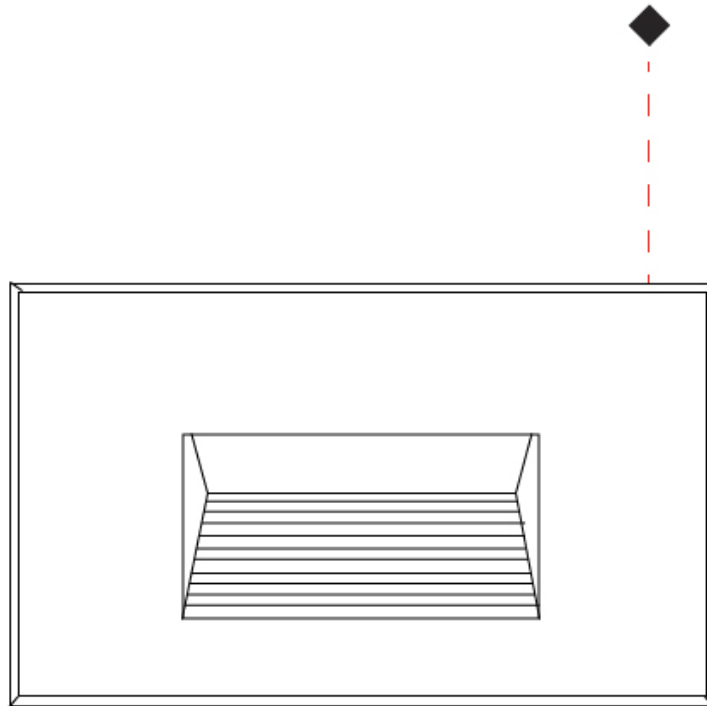

NEW GREEN XS RECESSED

E10R0035-

PROJECT

TYPE

SPECIFIER

QUANTITY

DATE